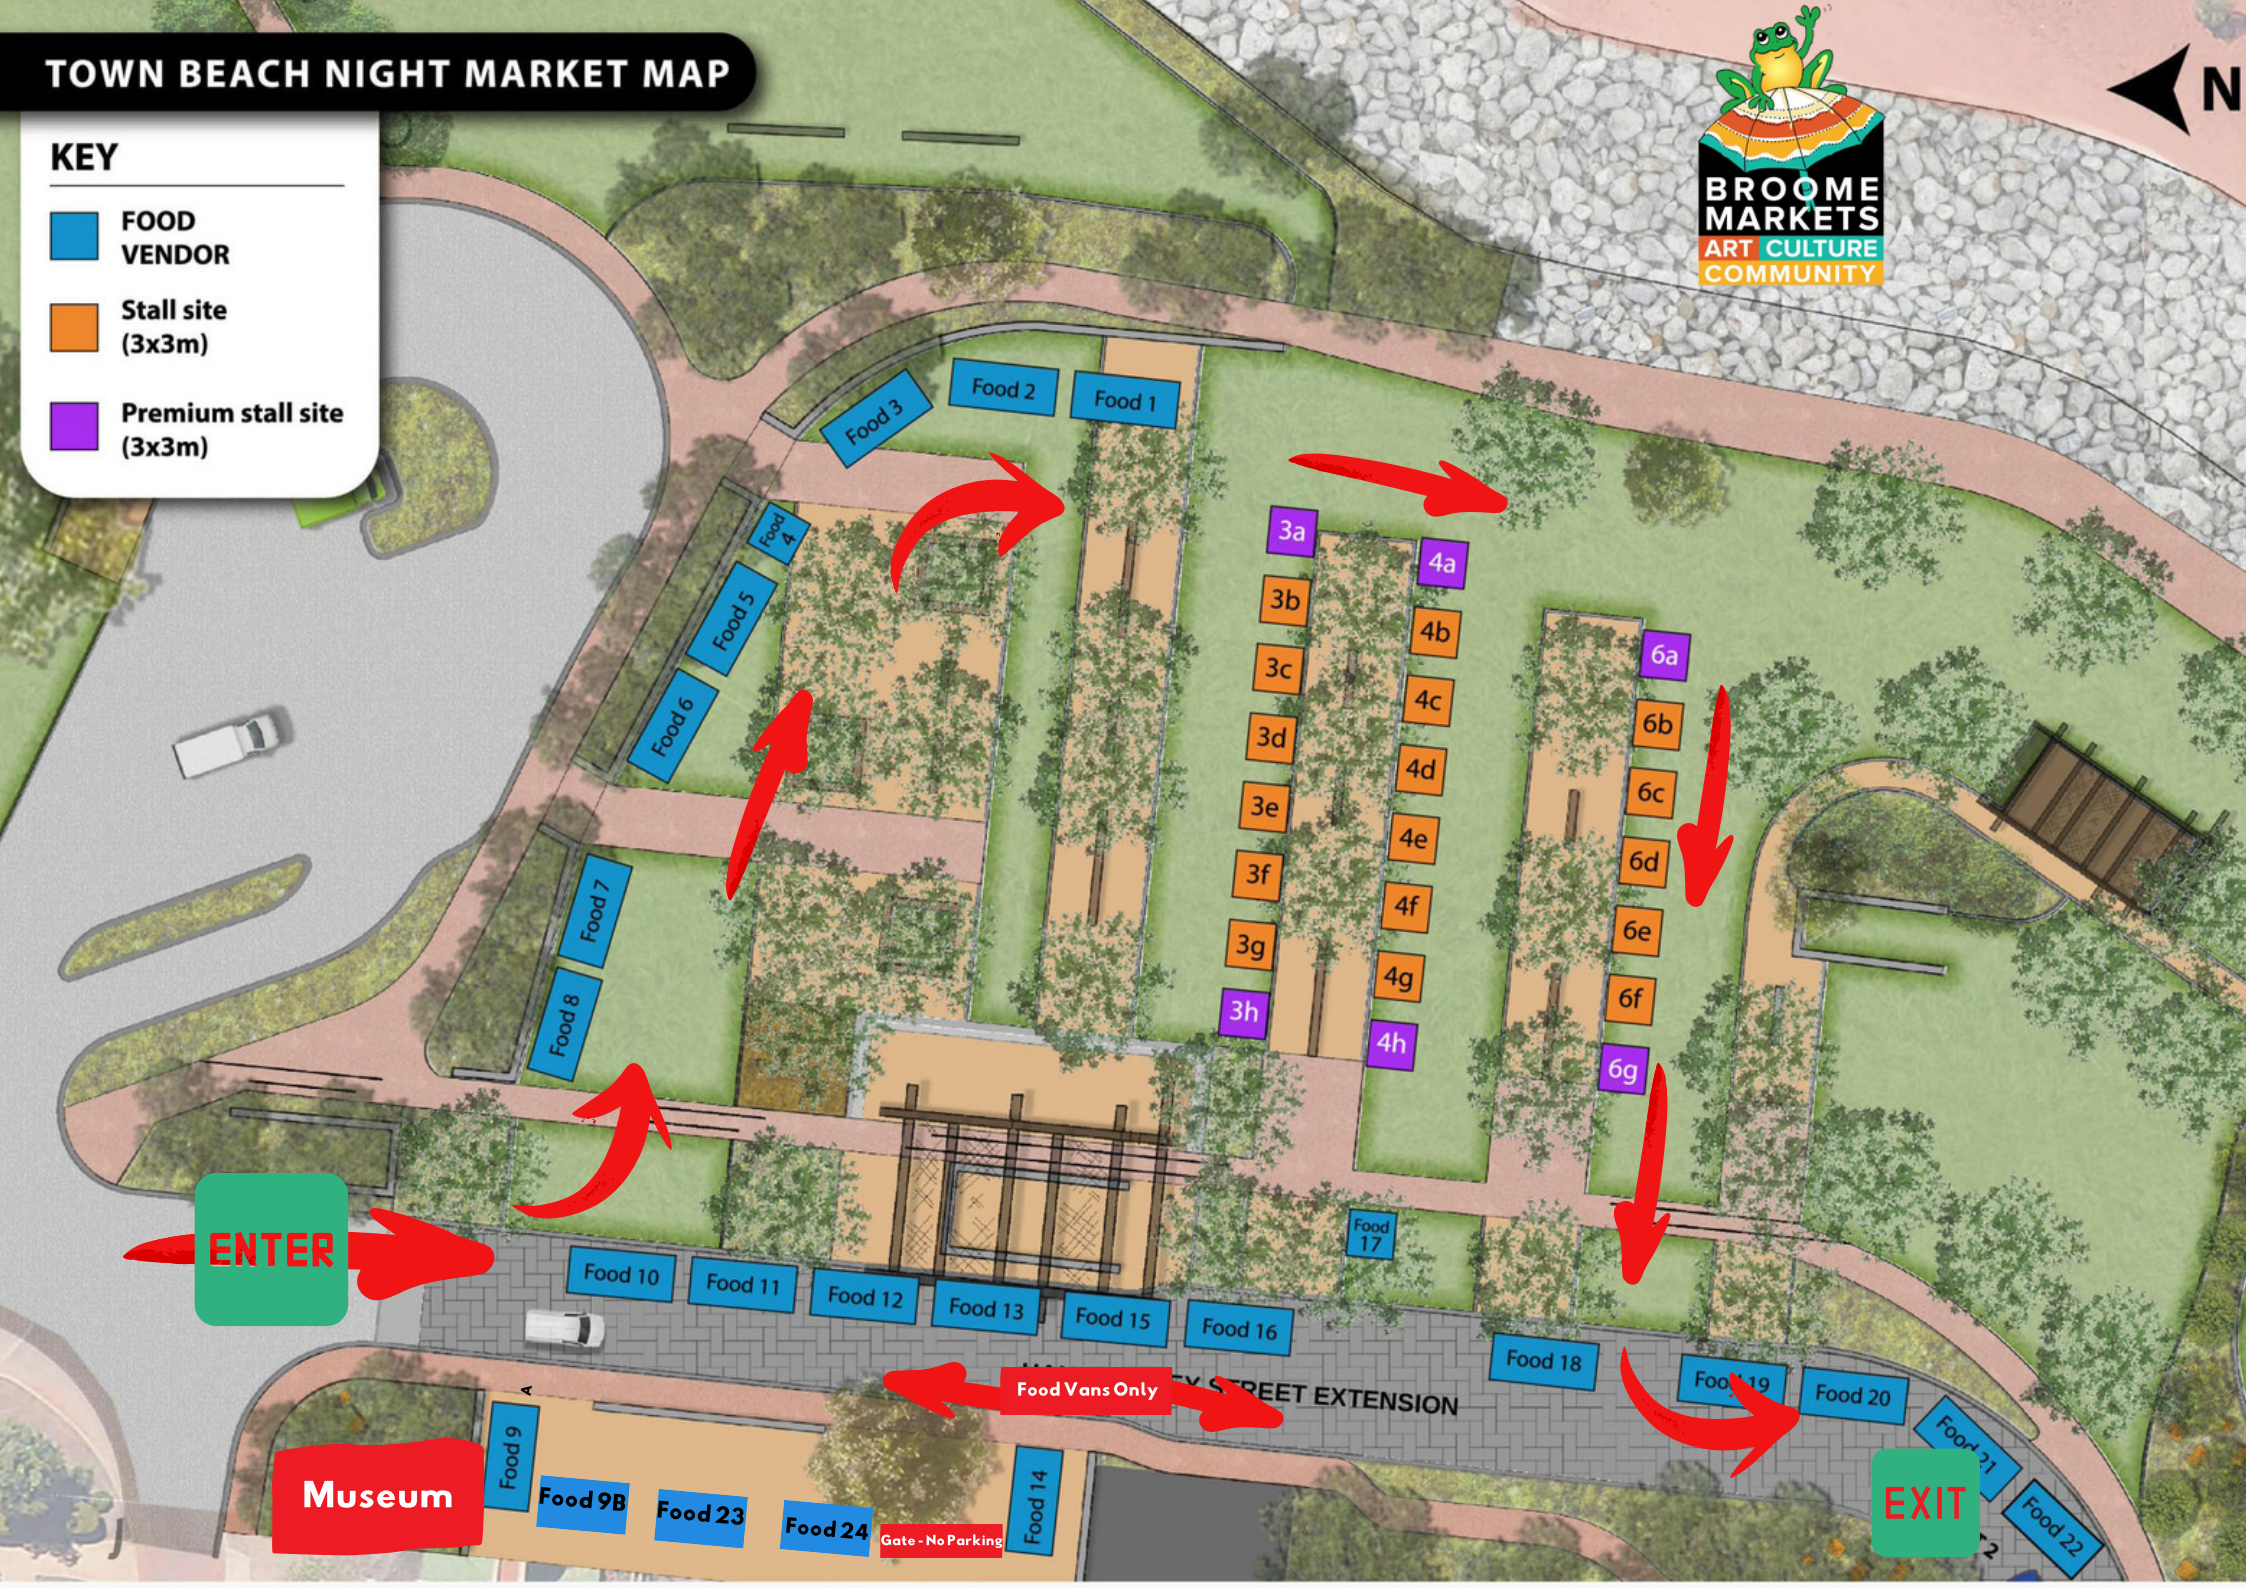

TOWN BEACH NIGHT MARKET MAP

KEY

-  FOOD VENDOR
-  Stall site (3x3m)
-  Premium stall site (3x3m)

ENTER

Museum

Food Vans Only

Gate - No Parking

EXIT

STREET EXTENSION